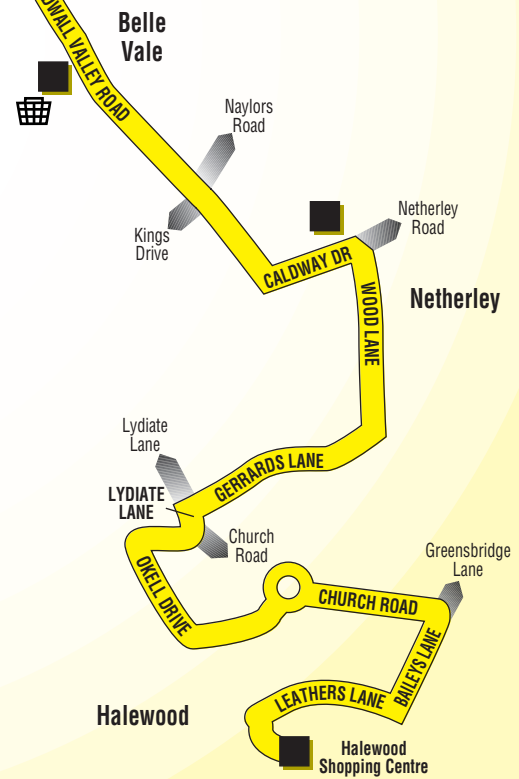

Route 79 between Halewood and Liverpool: from HALEWOOD SHOPPING CENTRE via Leathers Lane, Baileys Lane, Church Road, Okell Drive, Lydiate Lane, Gerrards Lane, Wood Lane, Caldway Drive, Childwall Valley Road, Childwall Road, High Street, Picton Road, Wavertree Road, Irvine Street, Mount Vernon Road, West Derby Street, Crown Street, Brownlow Hill, Ranelagh Street, Hanover Street to LIVERPOOL ONE BUS STATION.

Route 79D between Halewood and Liverpool: from HALEWOOD SHOPPING CENTRE via Leathers Lane, Baileys Lane, Church Road, Okell Drive, Lydiate Lane, Gerrards Lane, Wood Lane, Caldway Drive, Childwall Valley Road, Childwall Road, High Street, Picton Road, Wavertree Road, Irvine Street, Mount Vernon Road, West Derby Street, Crown Street, Brownlow Hill, Lime Street, St George's Place, Queen Square Bus Station, Crosshall Street, Dale Street, North John Street, James Street, Strand Street to LIVERPOOL ONE BUS STATION.

Route 79D between Netherley and Liverpool: from NETHERLEY (WOOD LANE/WINSTER DRIVE) via Wood Lane, Caldway Drive, Childwall Valley Road, Childwall Road, High Street, Picton Road, Wavertree Road, Irvine Street, Mount Vernon Road, West Derby Street, Crown Street, Brownlow Hill, Lime Street, St George's Place, Queen Square Bus Station, Crosshall Street, Dale Street, North John Street, James Street, Strand Street to LIVERPOOL ONE BUS STATION.