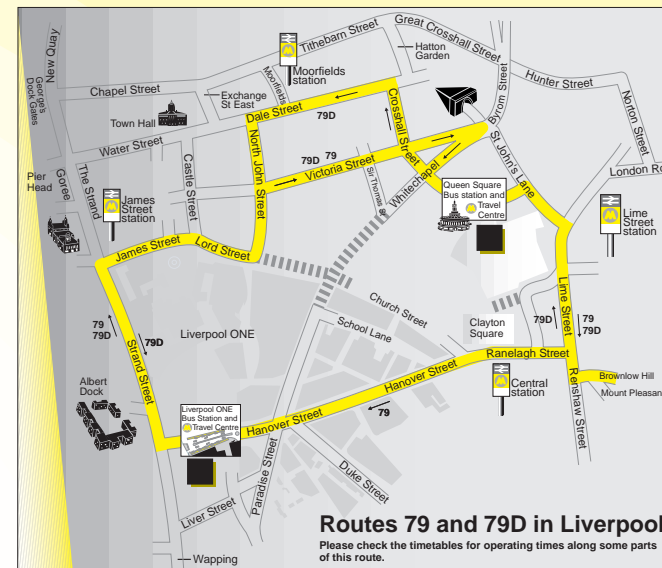

See map on the right for route within Liverpool city centre

## Routes 79 and 79D: Liverpool - Netherley or Halewood

**KEY**

-  Timetable Reference Point
-  Church
-  Library
-  Merseyrail Station

**Route 79 between Liverpool and Halewood:** from LIVERPOOL ONE BUS STATION via The Strand, Strand Street, James Street, Lord Street, North John Street, Victoria Street, Whitechapel, Queen Square Bus Station, St George's Place, Lime Street, Brownlow Hill, Crown Street, West Derby Street, Mount Vernon Road, Mount Vernon, North View, Towerlands Street, Wavertree Road, Picton Road, High Street, Childwall Road, Childwall Valley Road, Caldway Drive, Wood Lane, Gerrards Lane, Lydiate Lane, Okell Drive, Church Road, Baileys Lane, Leathers Lane to HALEWOOD SHOPPING CENTRE.

**Route 79 between Halewood and Liverpool:** from HALEWOOD SHOPPING CENTRE via Leathers Lane, Baileys Lane, Church Road, Okell Drive, Lydiate Lane, Gerrards Lane, Wood Lane, Caldway Drive, Childwall Valley Road, Childwall Road, High Street, Picton Road, Wavertree Road, Irvine Street, Mount Vernon Road, West Derby Street, Crown Street, Brownlow Hill, Ranelagh Street, Hanover Street to LIVERPOOL ONE BUS STATION.

**Route 79D between Halewood and Liverpool:** from HALEWOOD SHOPPING CENTRE via Leathers Lane, Baileys Lane, Church Road, Okell Drive, Lydiate Lane, Gerrards Lane, Wood Lane, Caldway Drive, Childwall Valley Road, Childwall Road, High Street, Picton Road, Wavertree Road, Irvine Street, Mount Vernon Road, West Derby Street, Crown Street, Brownlow Hill, Lime Street, St George's Place, Queen Square Bus Station, Crosshall Street, Dale Street, North John Street, James Street, Strand Street to LIVERPOOL ONE BUS STATION.