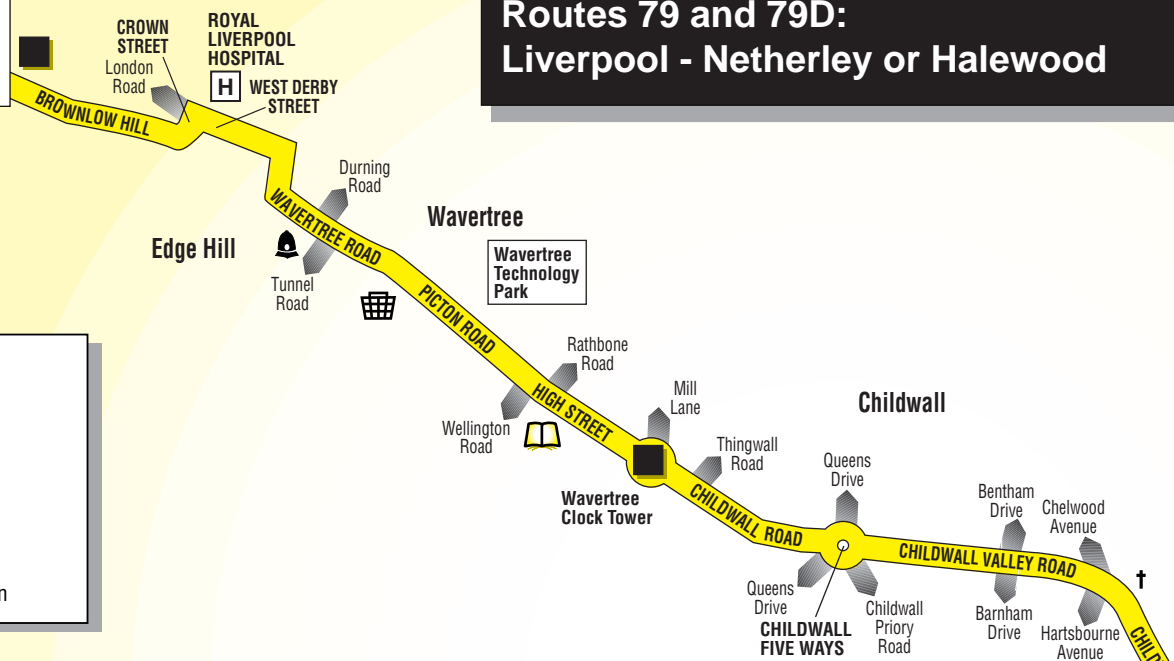

See map on the right for route within Liverpool city centre

## Routes 79 and 79D: Liverpool - Netherley or Halewood

**KEY**

-  Timetable Reference Point
-  Church
-  Library
-  Merseyrail Station

**Route 79 between Liverpool and Halewood:** from LIVERPOOL ONE BUS STATION via The Strand, Strand Street, James Street, Lord Street, North John Street, Victoria Street, Whitechapel, Queen Square Bus Station, St George's Place, Lime Street, Brownlow Hill, Crown Street, West Derby Street, Mount Vernon Road, Mount Vernon, North View, Towerlands Street, Wavertree Road, Picton Road, High Street, Childwall Road, Childwall Valley Road, Caldway Drive, Wood Lane, Gerrards Lane, Lydiate Lane, Okell Drive, Church Road, Baileys Lane, Leathers Lane to HALEWOOD SHOPPING CENTRE.

**Route 79 between Halewood and Liverpool:** from HALEWOOD SHOPPING CENTRE via Leathers Lane, Baileys Lane, Church Road, Okell Drive, Lydiate Lane, Gerrards Lane, Wood Lane, Caldway Drive, Childwall Valley Road, Childwall Road, High Street, Picton Road, Wavertree Road, Irvine Street, Mount Vernon Road, West Derby Street, Crown Street, Brownlow Hill, Ranelagh Street, Hanover Street to LIVERPOOL ONE BUS STATION.

**Route 79D between Halewood and Liverpool:** from HALEWOOD SHOPPING CENTRE via Leathers Lane, Baileys Lane, Church Road, Okell Drive, Lydiate Lane, Gerrards Lane, Wood Lane, Caldway Drive, Childwall Valley Road, Childwall Road, High Street, Picton Road, Wavertree Road, Irvine Street, Mount Vernon Road, West Derby Street, Crown Street, Brownlow Hill, Lime Street, St George's Place, Queen Square Bus Station, Crosshall Street, Dale Street, North John Street, James Street, Strand Street to LIVERPOOL ONE BUS STATION.